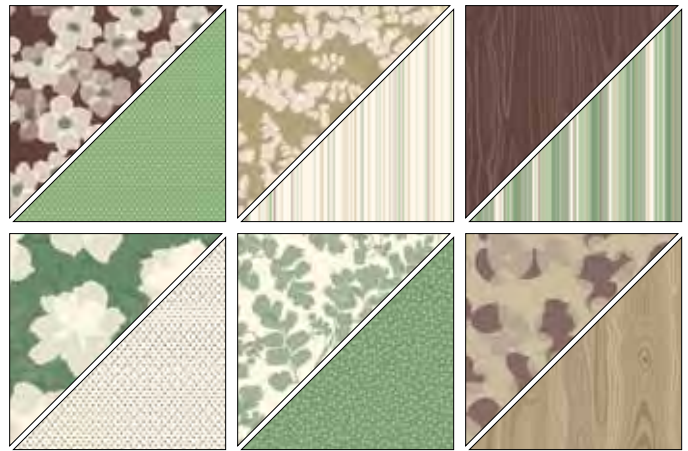

12 TOTAL SHEETS: 2 EA. OF 6 DOUBLE-SIDED DESIGNS. 30.5 x 30.5 cm
COORDINATES WITH GROWING GREEN STAMP SET (P. 78)

AUD NZD

$16.95 $20.50

117389 Woodland Walk (12)
Garden Green, Wild Wasabi, Very Vanilla,
Crumb Cake, Chocolate Chip