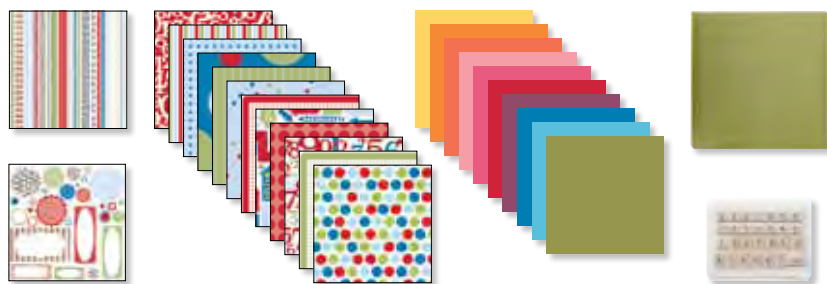

- 1 stamp set
- 1 card stock pack
- 1 Designer Series paper pack
- 1 Quick Accents pack (self-adhesive die cuts)
- 1 Designer Printed 12" x 12" album