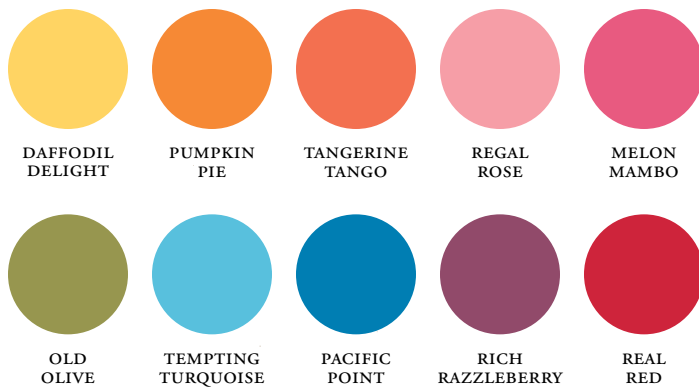

BRIGHTS

✧ collection ✧

A RAINBOW OF HAPPY
saturated colours in updated hues
for playful, fun projects

· PAGE 118 ·