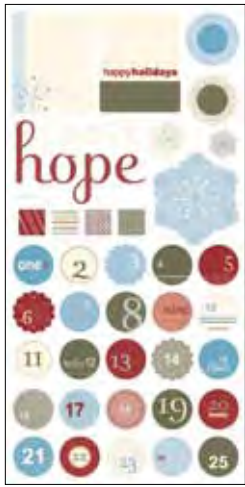

2 SHEETS EA. 15.2 x 30.5 cm SELF-ADHESIVE DIE CUTS

117401 Christmas Cheer *sm* **AUD $36.95** **NZD $44.95**