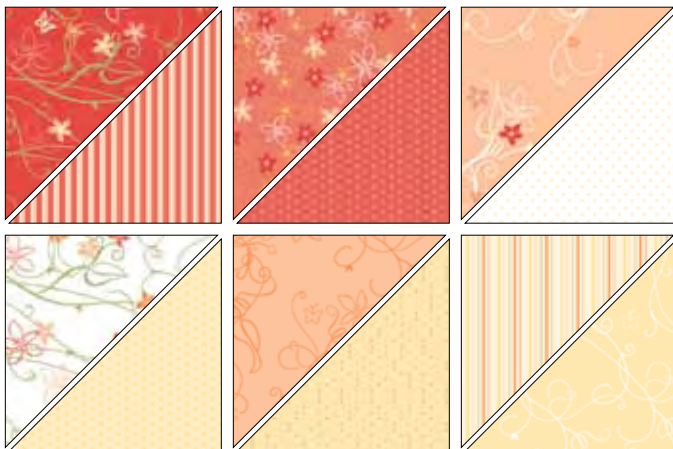

12 TOTAL SHEETS: 2 EA. OF 6 DOUBLE-SIDED DESIGNS. 30.5 x 30.5 cm
COORDINATES WITH COTTAGE GARDEN STAMP SET (P. 75)

119831 Sunny Garden (12) **AUD $16.95** **NZD $20.50**
Poppy Parade, Daffodil Delight, Pear Pizzazz, Peach Parfait