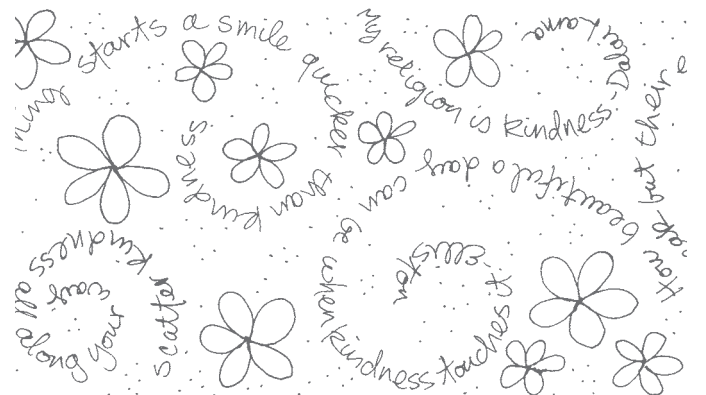

wonderful • generous • kind • thoughtful • caring • sweet • wonderful • generous • kind • thoughtful • caring • sweet

Simply Said

116414 \$48.95 AUD | \$58.95 NZD SET OF 11

Daisy Dash*

(jumbo) 111255 \$15.95 AUD | \$19.50 NZD