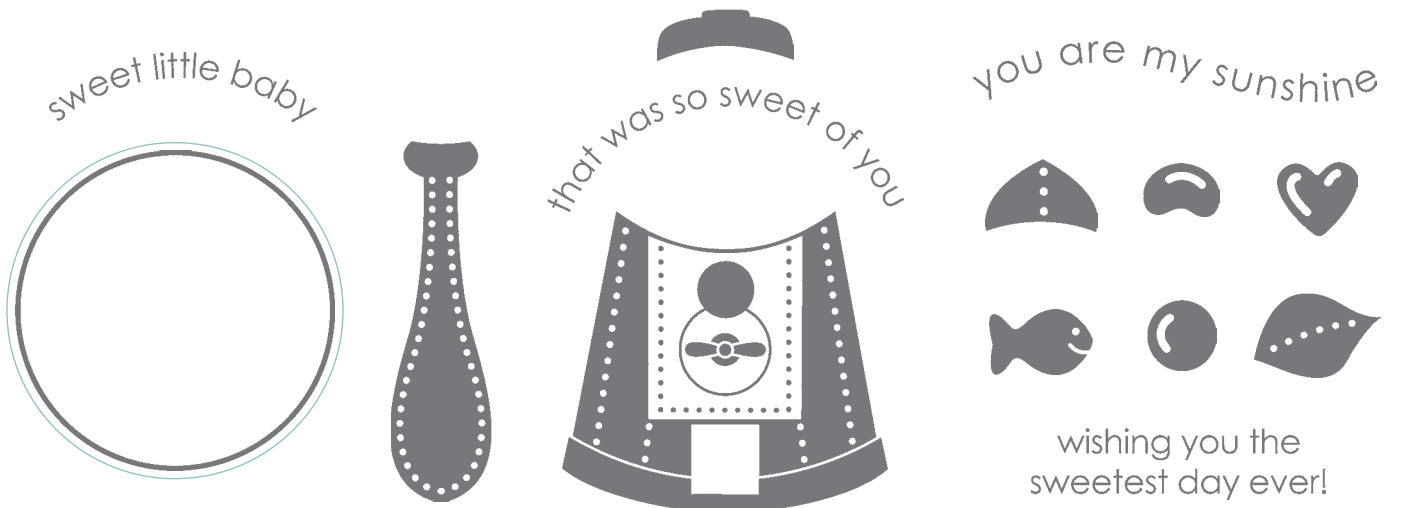

Something Sweet

SET OF 14	W 117699 $44.95 AUD | $53.95 NZD		<i>Sweet Treat Cups, 1-3/4" Circle Punch</i> PAGES 122, 146
	C 118589 $35.95 AUD | $42.95 NZD