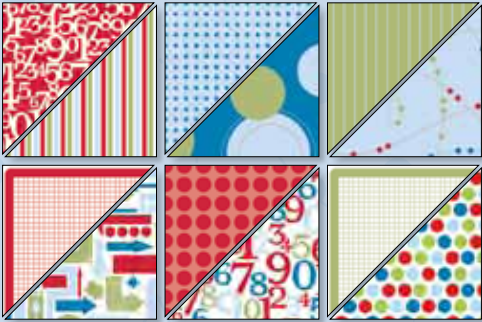

birthday bash

SUITE

BOLD, GRAPHIC ART
*lively accents to celebrate
and coordinate your party*

BRIGHT, VERSATILE PALETTE
ideal for invitations, décor, favours

*pacific point · pear pizzazz ·
bashful blue · real red*

Designer Series Paper

CELEBRATIONS

117164 **$16.95 AUD** | $20.50 NZD
page 125