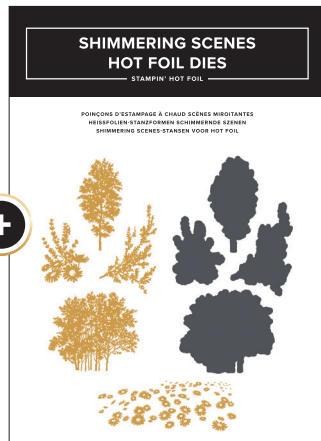

SHIMMERING SCENES BUNDLE • 170717
~~$102.00 AUD~~ | ~~$122.00 NZD~~ $91.75 AUD | $109.75 NZD

STAMP SET • 170058 | $35.00 AUD | $42.00 NZD • 5 stamps.
DIES • 170060 | $67.00 AUD | $80.00 NZD
9 dies. Largest cutting die: 2-1/2" x 2-1/4" (6.4 x 5.7 cm).
Largest Hot Foil die: 2-1/2" x 2-1/4" (6.4 x 5.7 cm).