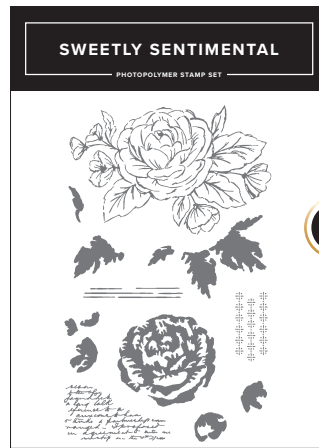

SWEETLY SENTIMENTAL BUNDLE • 170053
~~$111.00 AUD~~ | ~~$133.00 NZD~~ | $99.75 AUD | $119.50 NZD

STAMP SET • 170050 | $53.00 AUD | $63.00 NZD • 11 stamps.
DIES • 170052 | $58.00 AUD | $70.00 NZD
2 dies. Largest cutting die: 2-3/4" x 4" (7 x 10.2 cm).
Largest Hot Foil die: 2-5/8" x 3-7/8" (6.7 x 9.8 cm).

SAVE
10%
ON ALL
BUNDLES!