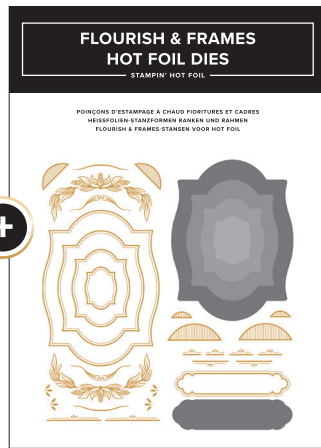

**BUTTERFLY FLIGHT BUNDLE • 170065**  
~~\$88.00 AUD~~ | ~~\$106.00 NZD~~ \$79.00 AUD | \$95.25 NZD

DECORATIVE MASKS • 170076 | \$25.00 AUD | \$30.00 NZD  
 4 masks. 5" x 6-5/8" (12.7 x 16.8 cm).  
 DIES • 170045 | \$63.00 AUD | \$76.00 NZD  
 8 dies. Largest cutting die: 4" x 4-1/2" (10.2 x 11.4 cm).  
 Largest Hot Foil die: 3-1/2" x 4-3/8" (8.9 x 11.1 cm).

● Gold die artwork = Hot Foil dies ● Gray die artwork = cutting dies

**FLOURISH & FRAMES BUNDLE • 170061**  
~~\$116.00 AUD~~ | ~~\$140.00 NZD~~ | \$104.25 AUD | \$126.00 NZD

STAMP SET • 170062 | \$42.00 AUD | \$51.00 NZD • 17 stamps.  
 DIES • 170064 | \$74.00 AUD | \$89.00 NZD  
 34 dies. Largest cutting die: 3" x 3-7/8" (7.6 x 9.8 cm).  
 Largest Hot Foil die: 2-7/8" x 3-13/16" (7.3 x 9.7 cm).