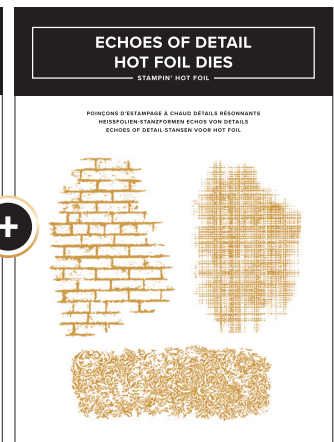

ECHOES OF DETAIL BUNDLE • 170049
~~$99.00 AUD~~ | ~~$118.00 NZD~~ $89.00 AUD | $106.00 NZD

STAMP SET • 170046 | $34.00 AUD | $40.00 NZD • 6 stamps.
DIES • 170048 | $65.00 AUD | $78.00 NZD
3 dies. Largest Hot Foil die: 2-7/8" x 4" (7.3 x 10.2 cm).

● Gold die artwork = Hot Foil dies ● Gray die artwork = cutting dies