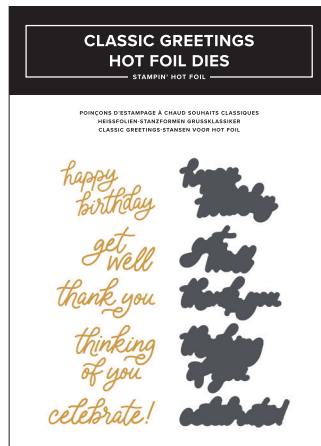

GARDEN SILHOUETTE • 170041
$65.00 AUD | $78.00 NZD
1 die. Largest Hot Foil die:
4-3/4" x 6" (12.1 x 15.2 cm).

CLASSIC GREETINGS • 170042
$63.00 AUD | $76.00 NZD
10 dies. Largest cutting die:
2-3/4" x 2-1/2" (7 x 6.4 cm).
Largest Hot Foil die:
2-3/4" x 2-5/8" (7 x 6.7 cm).

LUXE ALPHABET & NUMBERS • 170044
$81.00 AUD | $97.00 NZD
6 dies. Largest cutting die:
3-1/4" x 4-3/8" (8.3 x 11.1 cm).
Largest Hot Foil die:
3-7/8" x 4-3/8" (9.8 x 11.1 cm).

SWISS DOTS • 170075
$63.00 AUD | $76.00 NZD
1 die. Largest Hot Foil die:
4-1/2" x 5-3/4" (11.4 x 14.6 cm).