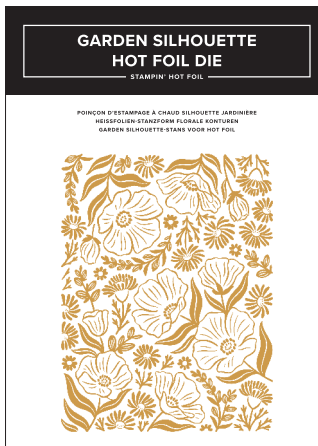

GARDEN SILHOUETTE • 170041
$65.00 AUD | $78.00 NZD
1 die. Largest Hot Foil die:
4-3/4" x 6" (12.1 x 15.2 cm).

CLASSIC GREETINGS • 170042
$63.00 AUD | $76.00 NZD
10 dies. Largest cutting die:
2-3/4" x 2-1/2" (7 x 6.4 cm).
Largest Hot Foil die:
2-3/4" x 2-5/8" (7 x 6.7 cm).

LUXE ALPHABET & NUMBERS • 170044
$81.00 AUD | $97.00 NZD
6 dies. Largest cutting die:
3-1/4" x 4-3/8" (8.3 x 11.1 cm).
Largest Hot Foil die:
3-7/8" x 4-3/8" (9.8 x 11.1 cm).

SWISS DOTS • 170075
$63.00 AUD | $76.00 NZD
1 die. Largest Hot Foil die:
4-1/2" x 5-3/4" (11.4 x 14.6 cm).