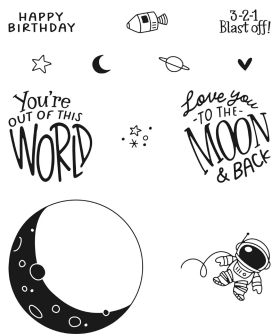

©STAMPIN' UP!

Moon & Back
Photopolymer • 167531 | $38.00