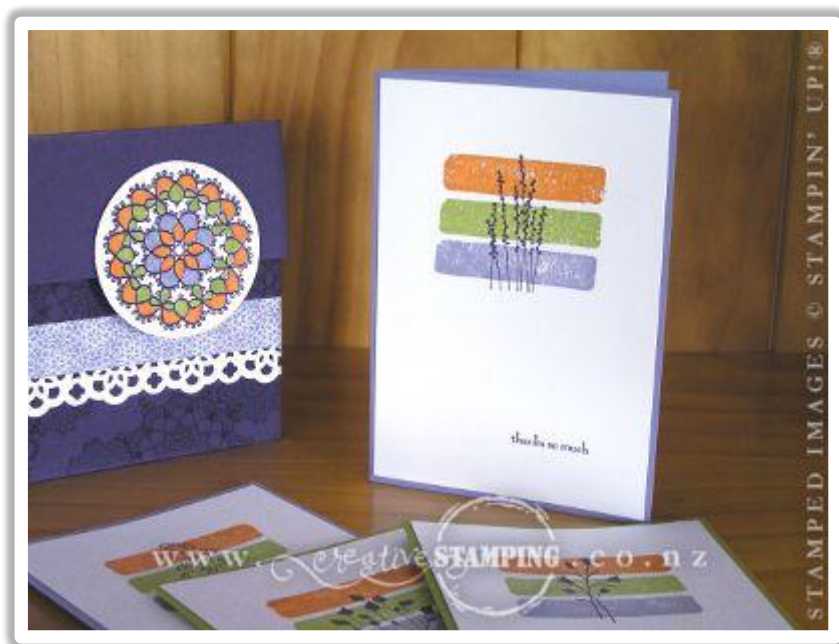

# POCKET SILHOUETTES FOUR CARD SET

*Card layouts inspired by Jacquelyn Pedersen*

---

### Card/Paper:

Wisteria Wonder (124389) two cut at 14.8 cm x 21 cm, scored at 10.5 cm

Lucky Limeade (124388) two cut at 14.8 cm x 21 cm, scored at 10.5 cm

Whisper White (106549) four cut at 14.3 cm x 10 cm

### Accessories:

Four Whisper White C6 Envelopes (106588)